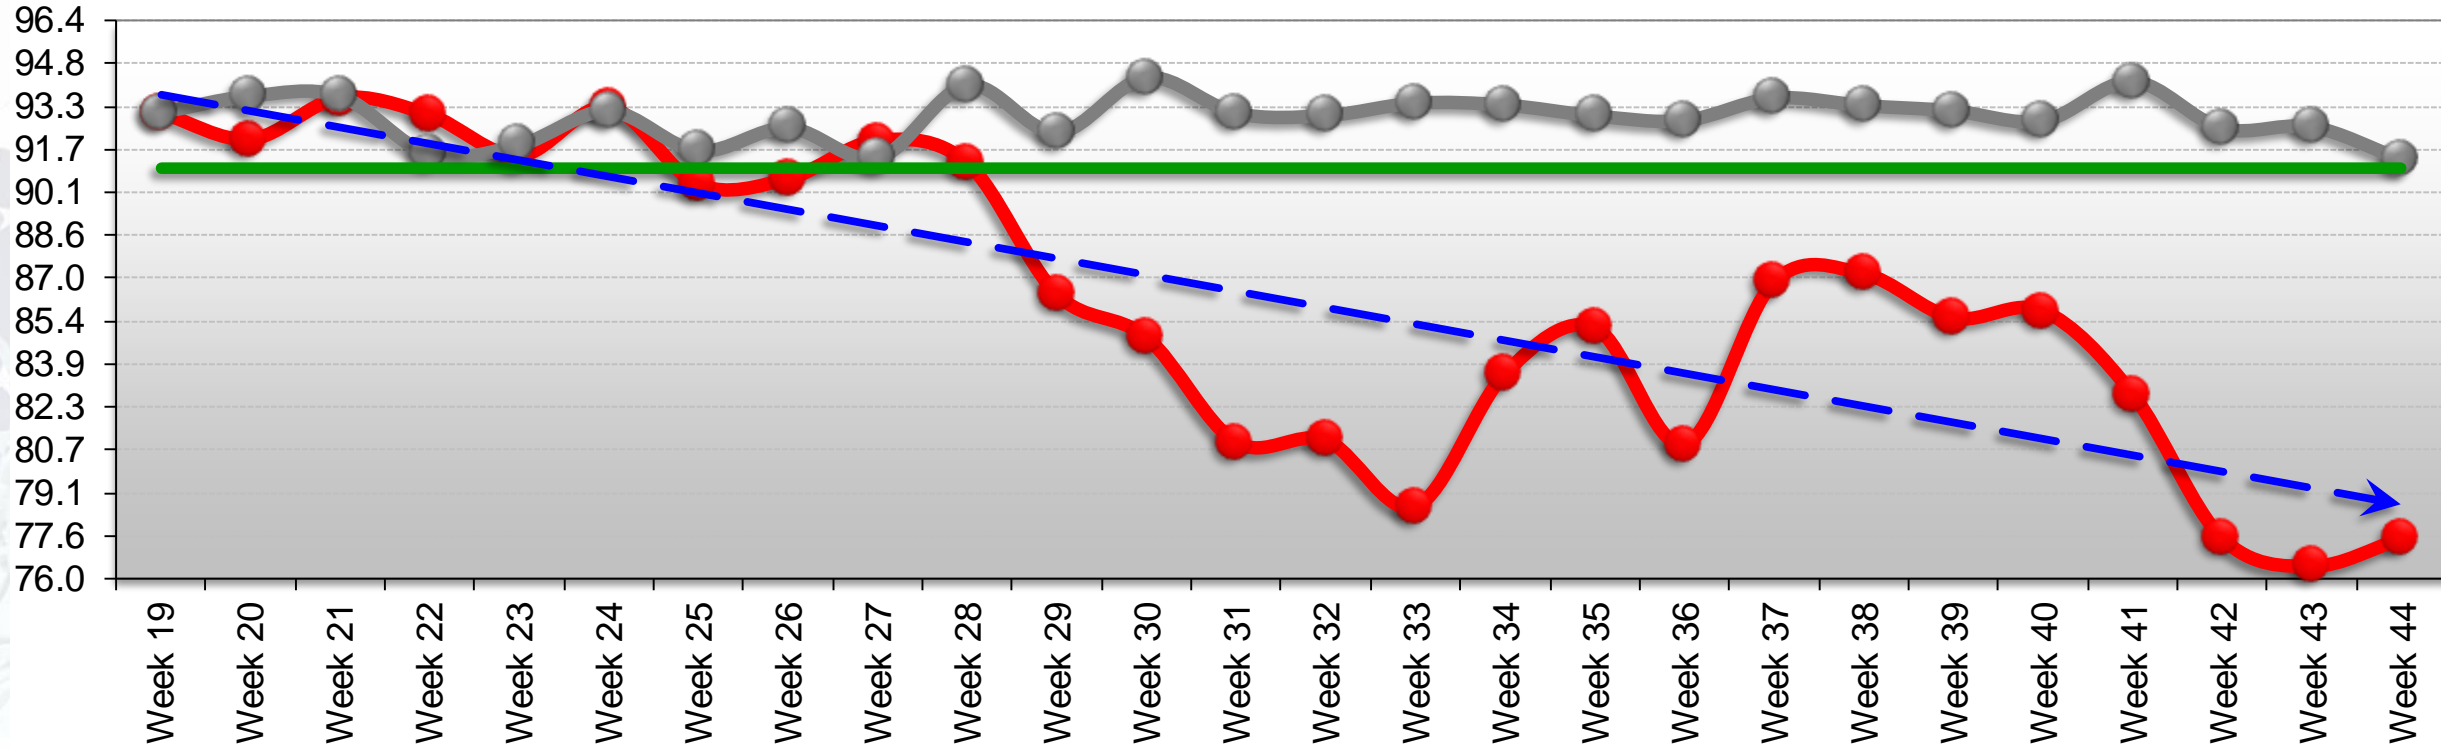

District	WK 43	RK	QTD	RK	YTD	RK
Appalachian	71.94	39	85.19	17	92.28	7
Central Pennsylvania	77.58	29	78.36	37	87.83	31
Kentuckiana	84.65	10	81.64	28	90.37	17
Northern Ohio	70.70	43	77.49	41	89.44	21
Ohio Valley	79.33	23	82.24	26	88.02	30
Philadelphia Metro	73.71	36	69.63	52	84.08	41

District	WK 43	RK	QTD	RK	YTD	RK
South Jersey	79.82	21	79.42	34	89.64	19
Tennessee	83.73	13	76.82	42	84.22	40
Western New York	44.28	65	54.03	66	82.51	43
Western Pennsylvania	88.25	5	91.44	4	94.14	1
Eastern	77.47	2	77.98	3	87.84	2
National Total	72.46		76.91		84.81