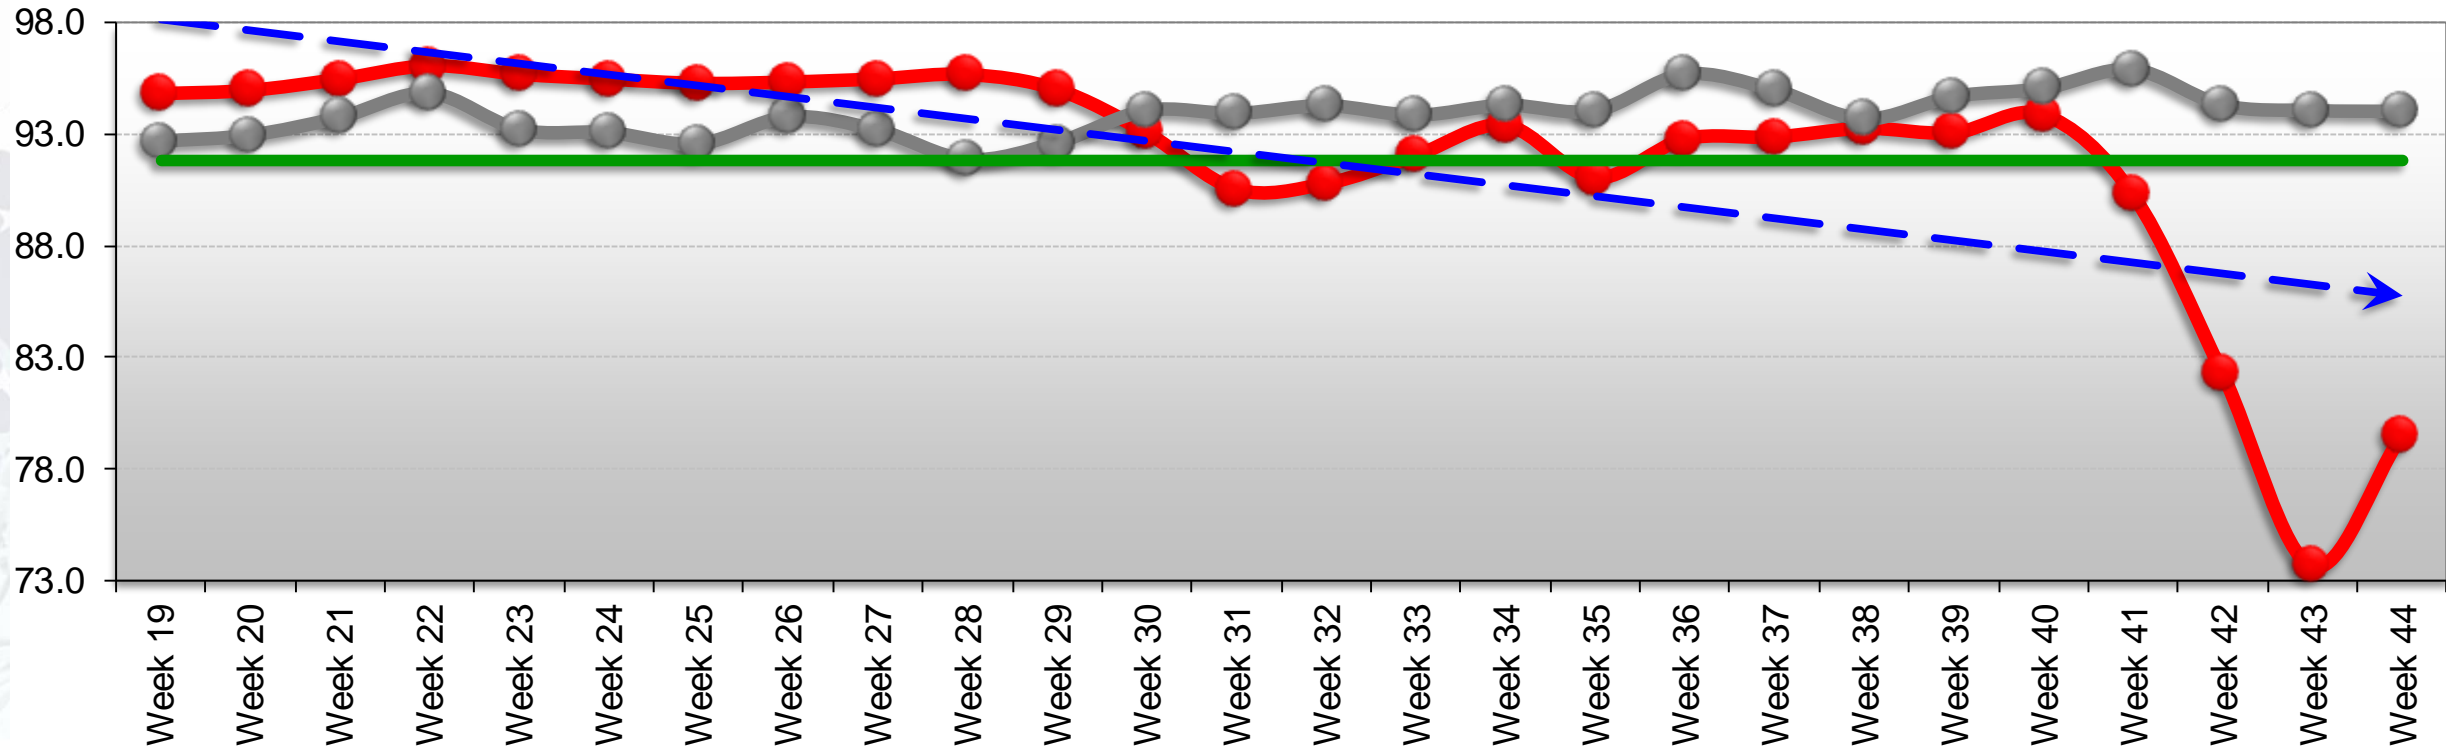

District	WK 43	RK	QTD	RK	YTD	RK
Appalachian	92.62	5	92.34	3	94.79	3
Central Pennsylvania	72.90	60	74.74	63	90.13	41
Kentuckiana	84.66	42	85.26	39	93.62	9
Northern Ohio	63.68	63	69.63	65	92.18	21
Ohio Valley	69.38	62	75.67	61	90.99	36
Philadelphia Metropo	84.91	39	82.33	49	90.48	38

District	WK 43	RK	QTD	RK	YTD	RK
South Jersey	88.90	22	91.33	7	93.37	13
Tennessee	82.06	48	82.96	45	92.35	19
Western New York	83.19	46	77.26	58	92.81	16
Western Pennsylvania	94.26	1	94.78	1	96.75	1
Eastern	79.51	6	81.73	6	92.47	2
National Total	83.10		84.30		90.45	

● Current ● SPLY — Target