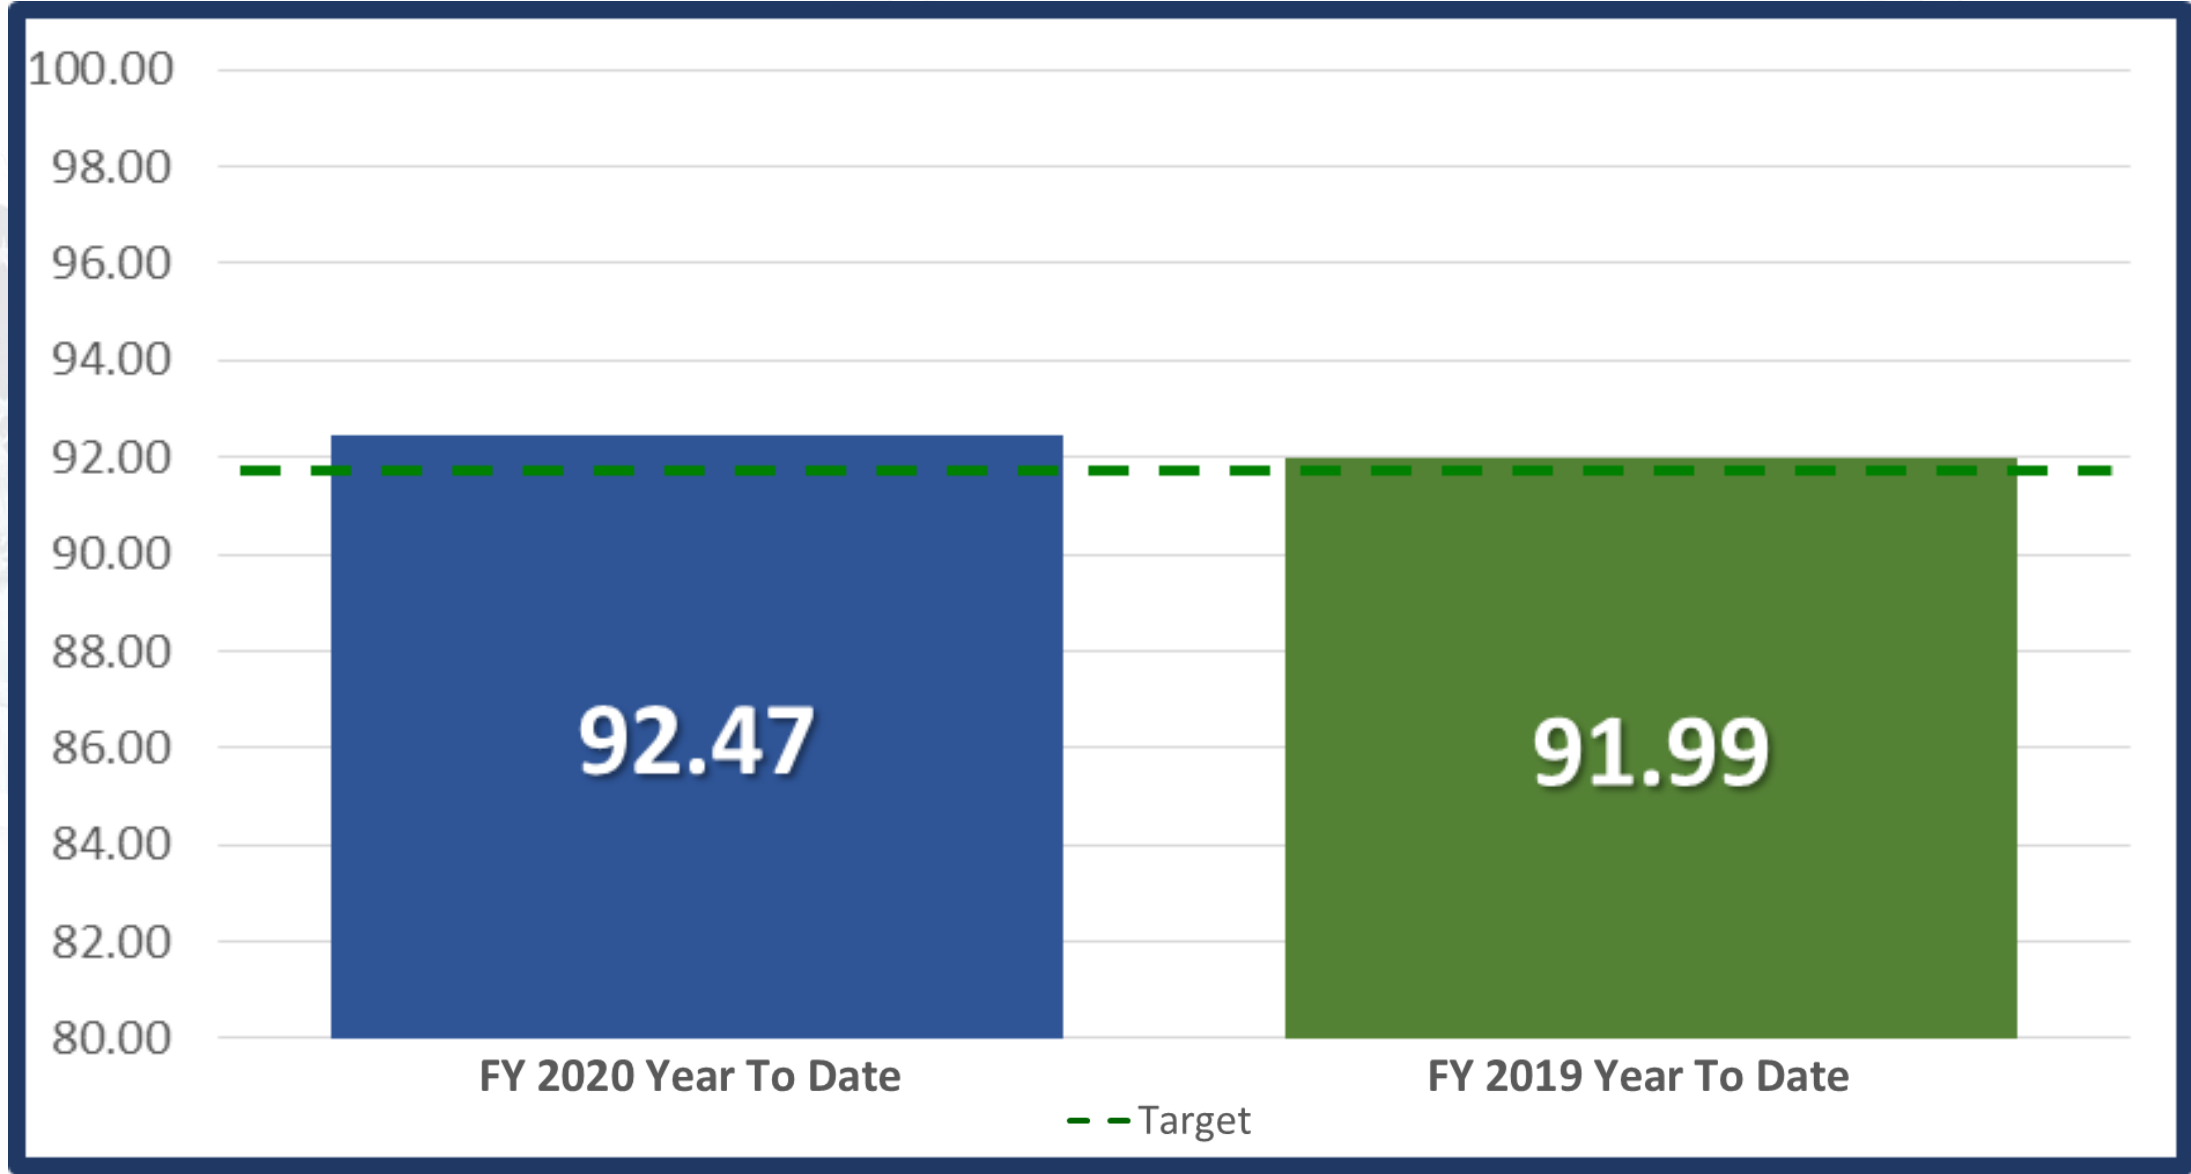

Eastern Area Marketing Mail Composite