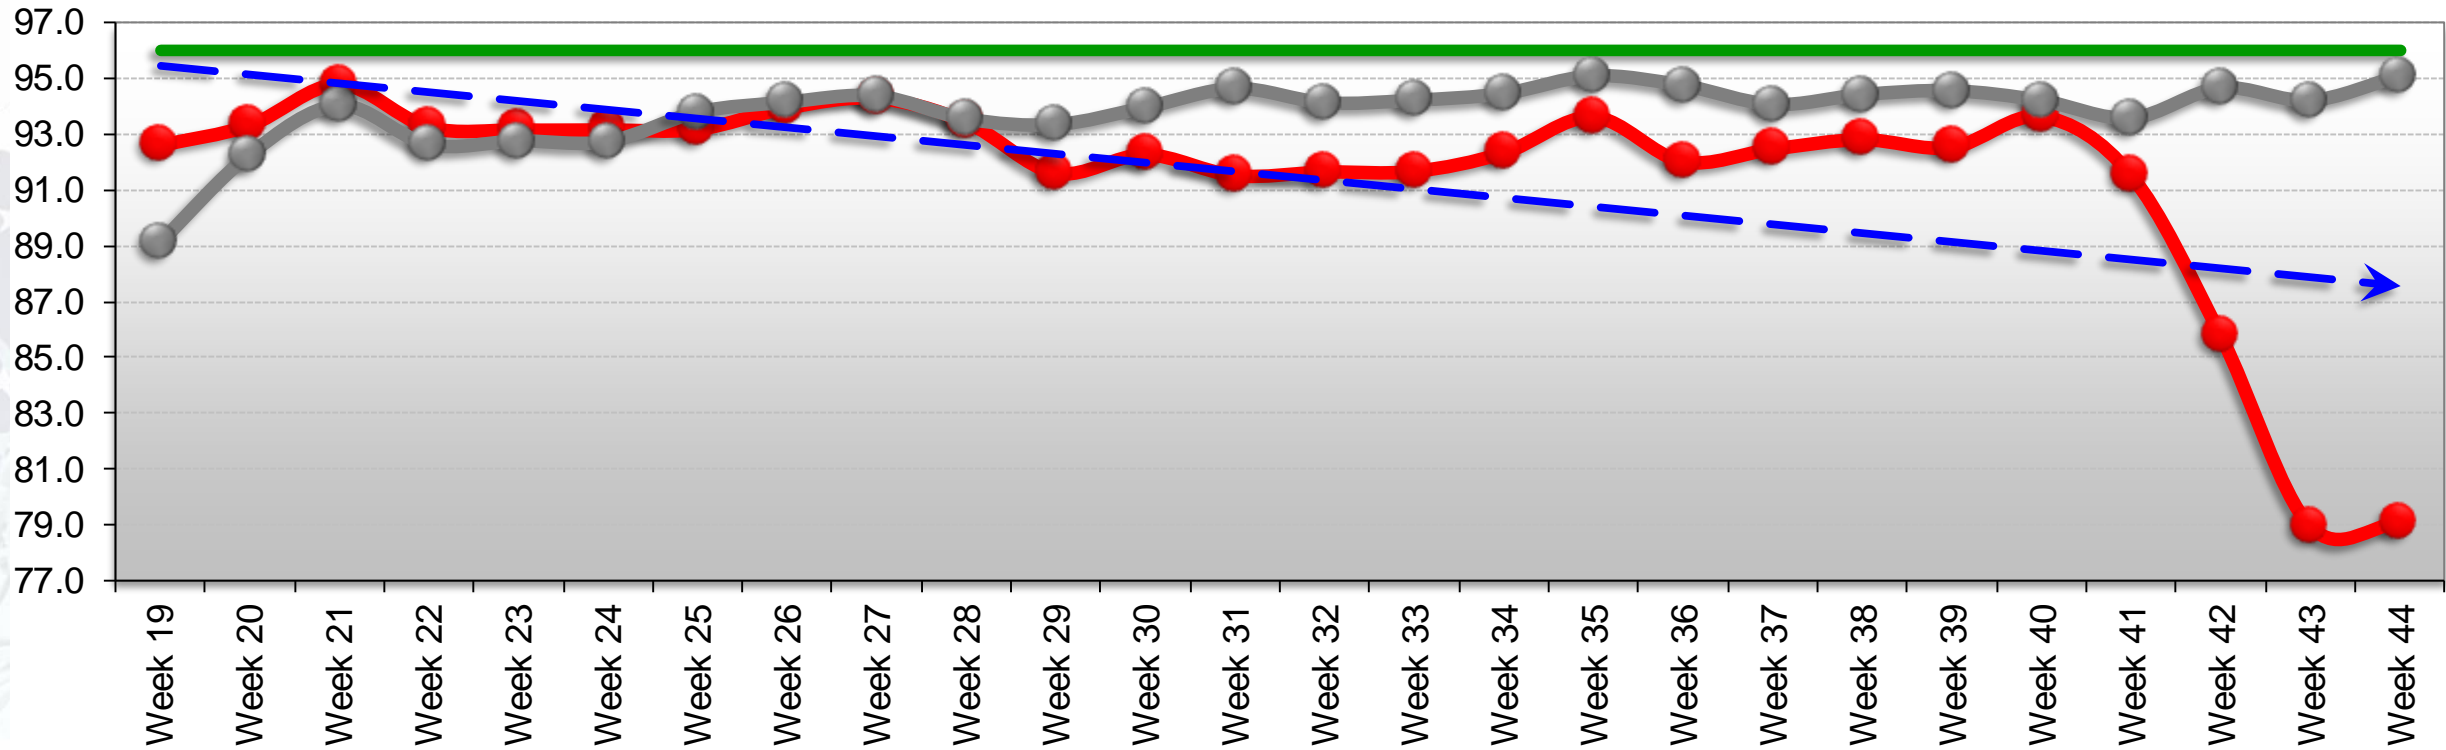

SERVICE

Dave Webster

A/Manager Operations Support - Eastern Area

EASTERN

First-Class Letters / Flats Composite

District	WK 43	RK	QTD	RK	YTD	RK
Appalachian	84.96	41	89.11	15	92.98	5
Central Pennsylvania	72.86	63	79.47	65	90.91	42
Kentuckiana	85.13	38	87.12	32	92.00	17
Northern Ohio	68.31	65	81.17	62	91.25	34
Ohio Valley	71.08	64	80.77	63	90.35	49
Philadelphia Metro	85.68	33	86.68	36	91.23	36

District	WK 43	RK	QTD	RK	YTD	RK
South Jersey	86.99	25	88.01	28	91.82	20
Tennessee	82.48	52	85.83	43	91.47	27
Western New York	86.00	31	88.59	22	93.15	4
Western Pennsylvania	90.01	5	90.50	6	93.60	1
Eastern	79.07	7	84.60	6	91.59	2
National Total	84.23		86.26		90.76	