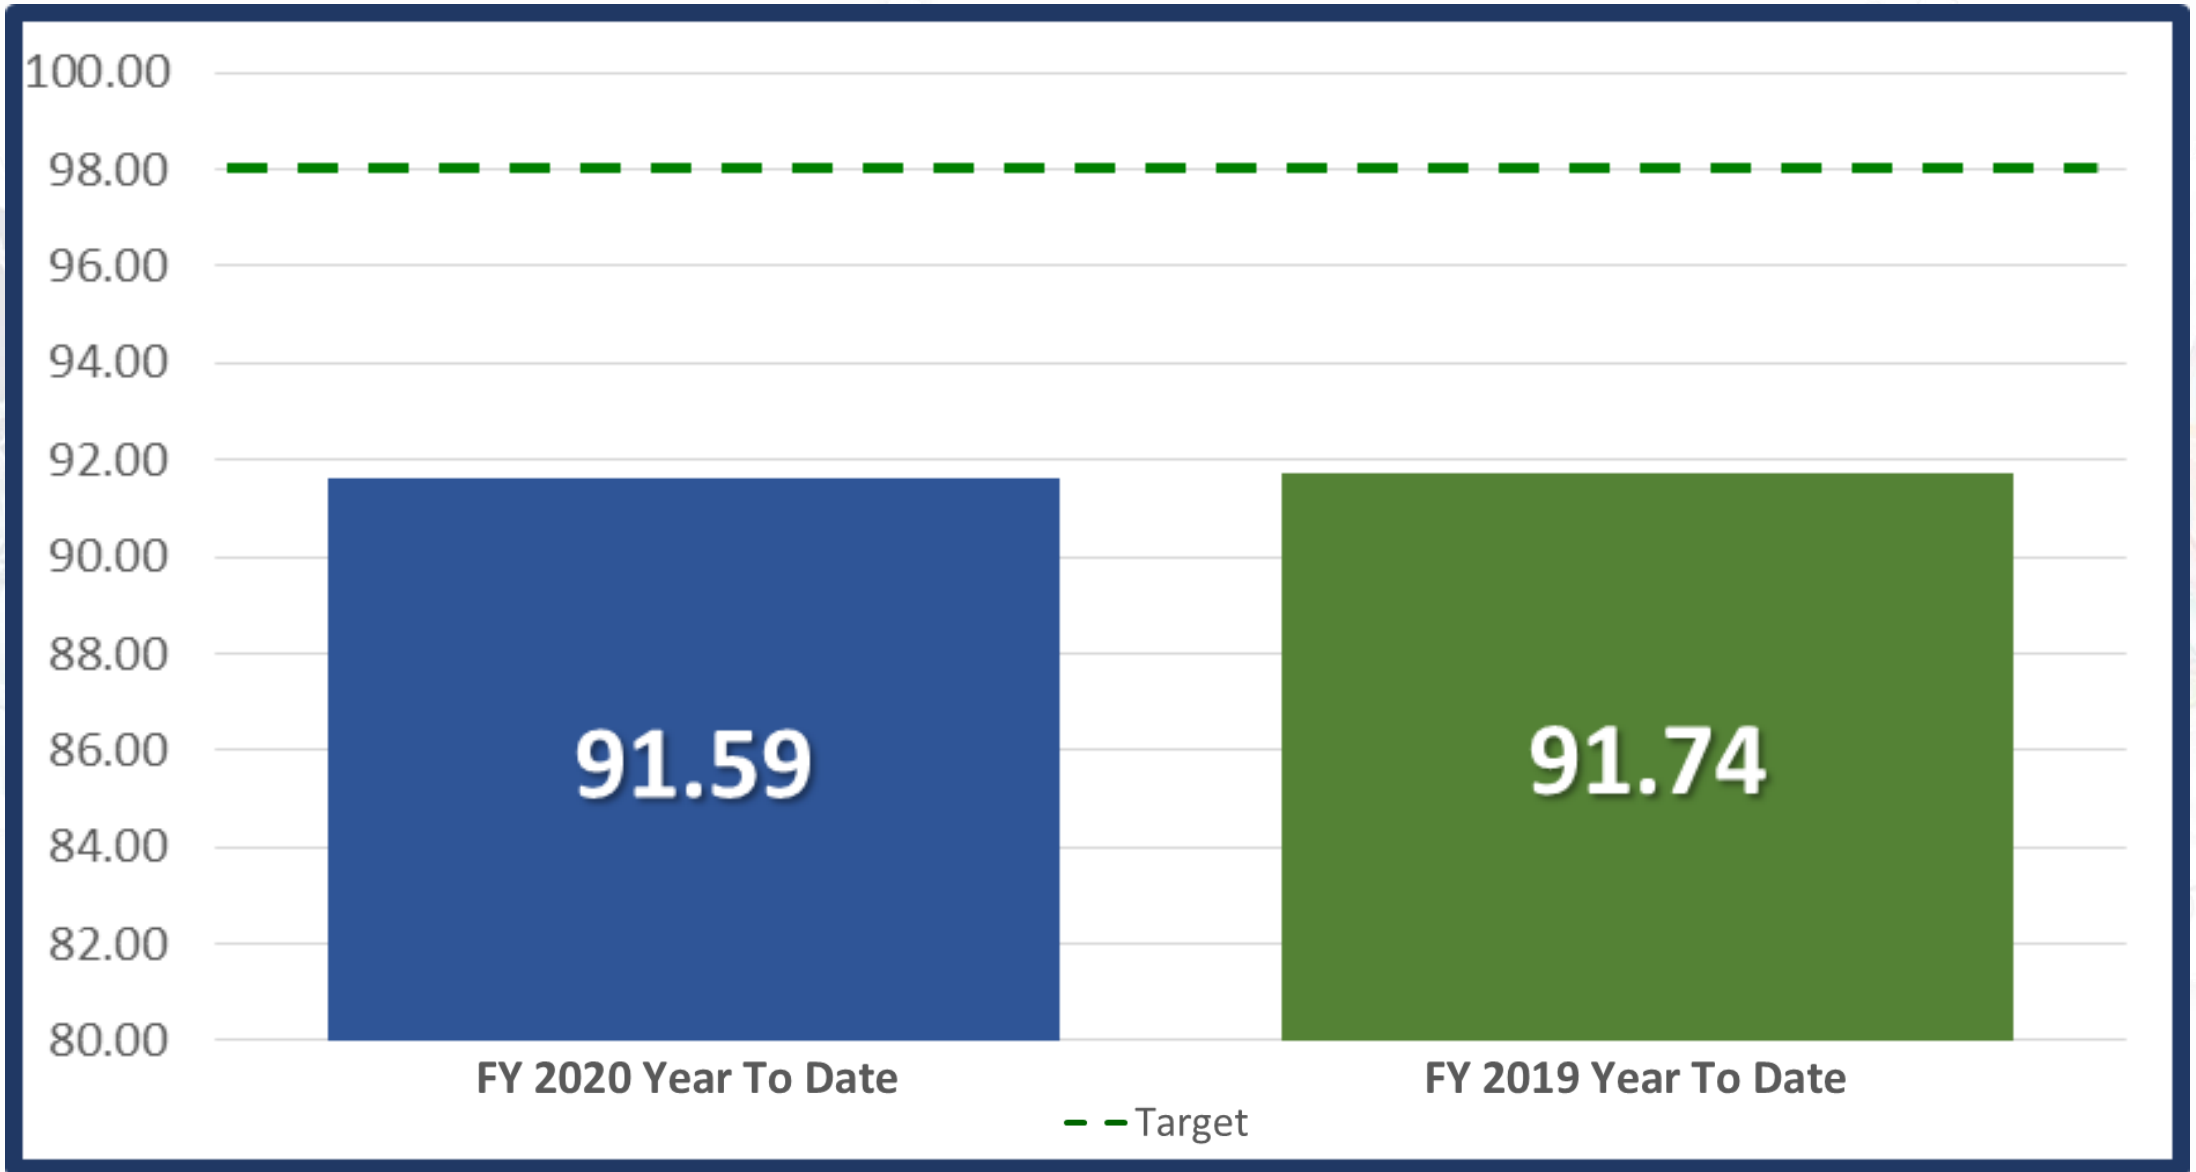

Eastern Area First Class Composite